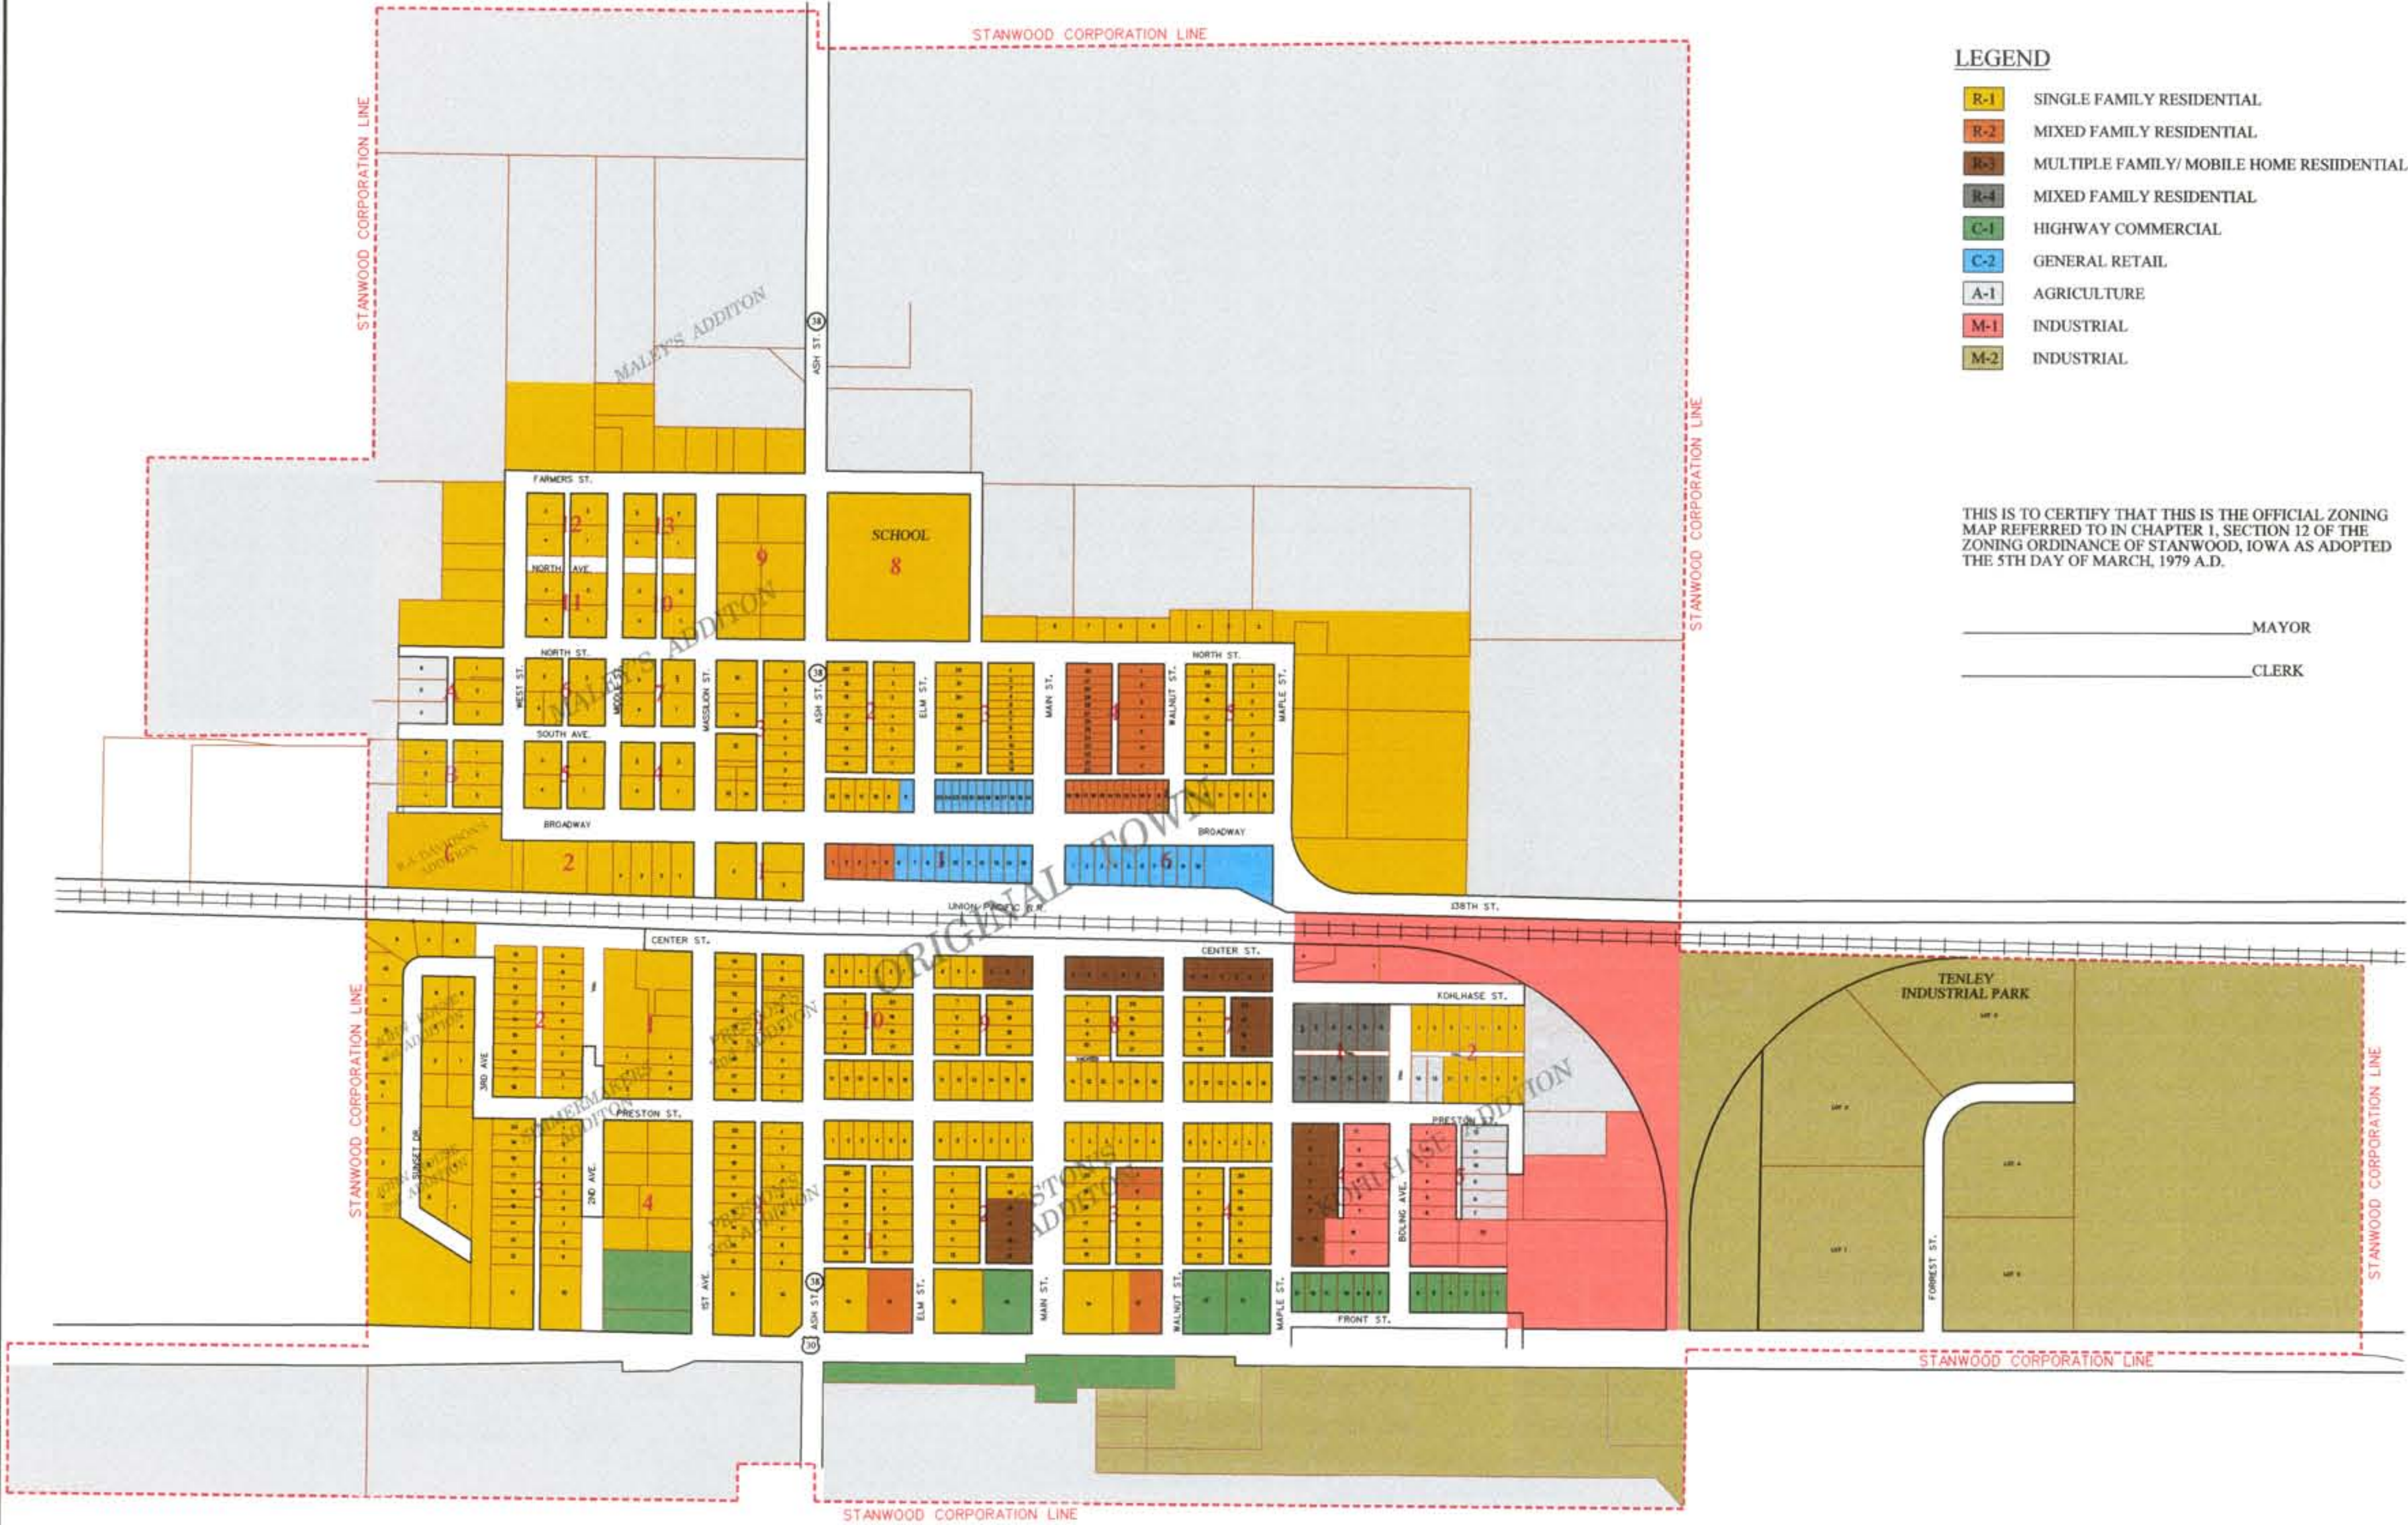

City Of Stanwood Cedar County, Iowa Zoning Map

LEGEND

- R-1 SINGLE FAMILY RESIDENTIAL
- R-2 MIXED FAMILY RESIDENTIAL
- R-3 MULTIPLE FAMILY/ MOBILE HOME RESIDENTIAL
- R-4 MIXED FAMILY RESIDENTIAL
- C-1 HIGHWAY COMMERCIAL
- C-2 GENERAL RETAIL
- A-1 AGRICULTURE
- M-1 INDUSTRIAL
- M-2 INDUSTRIAL

THIS IS TO CERTIFY THAT THIS IS THE OFFICIAL ZONING MAP REFERRED TO IN CHAPTER 1, SECTION 12 OF THE ZONING ORDINANCE OF STANWOOD, IOWA AS ADOPTED THE 5TH DAY OF MARCH, 1979 A.D.

MAYOR

CLERK